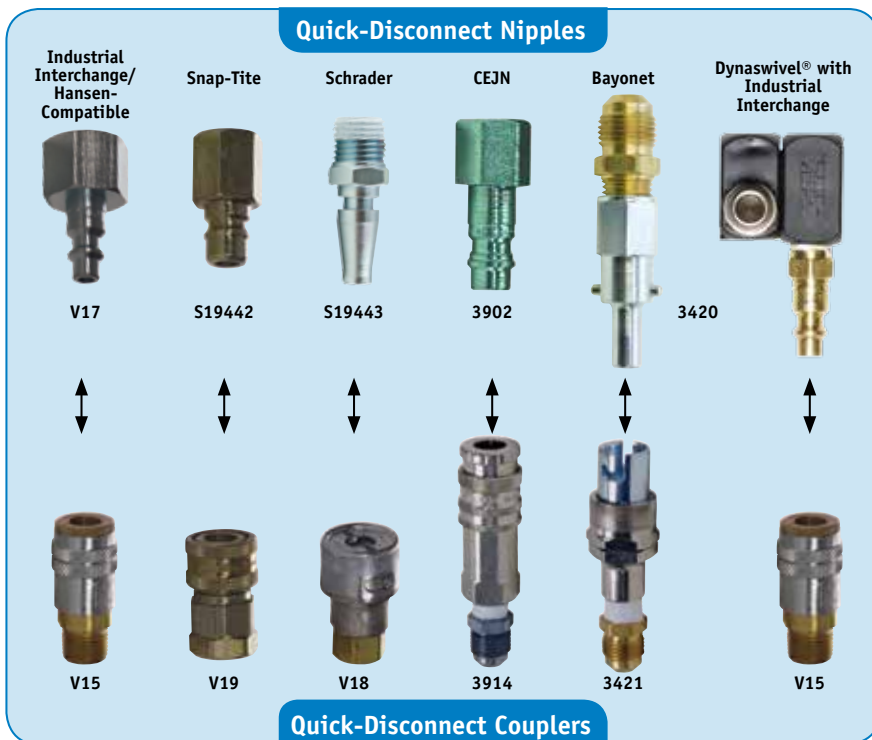

V10 Series

Bullard V10 Series hose is intended for use with compressed air and has an inside diameter of 3/8". Constructed of strong, yet flexible, EPDM rubber reinforced to prevent crushing or kinking, V10 Series hose is available in 25-, 50- and 100-foot sections configurable up to 300 feet in total length.

V20 Series

Bullard V20 Series hose is intended for use with Bullard Free-Air® Pumps and has an inside diameter of 1/2". Constructed of strong yet flexible EPDM rubber reinforced to prevent crushing or kinking, V20 Series hose is available in 25-, 50- and 100-foot sections configurable up to 300 feet in total length.

Supplied Air Fitting Guide

The couplings pictured are the most popular styles used on airline respirators.

Industrial Interchange/Hansen-Compatible

Snap-Tite - Also known as Foster; "short and stubby"

Schrader - Looks like a bullet; turn the sleeve to release

V5 Series (3/8" I.D.)

For Use with Compressed Air

Not for use with Free Air Pumps. Includes quick-disconnect coupler and nipple. XXX Denotes Color, Red=RED, Blue=BLU, Black=BLK, Yellow=YLW.

Industrial Interchange Assemblies