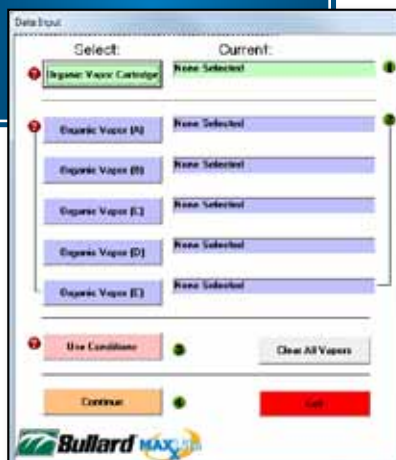

THE ULTIMATE TOOL

The MAXXLife Calculator is available for downloading on the Bullard website. Just visit www.bullard.com and click on Resources in the menu bar at the top of your screen. Here, you'll find the MAXXLife Calculator.

PAPRFC4

PAPRFC2

www.bullard.com

MAXXLife Calculator

The ultimate tool for calculating respirator cartridge protection...
The MAXXLife Calculator. MAXXLife is a user-friendly calculator that helps measure the service life of air purifying respirator cartridges from Bullard.

How it works:

1. Get Started!

2. Choose Cartridge:

3. Populate Fields:

4. Enter Hazard Information

5. Enter Environment & Operational Information

6. Get Results!

Americas:
Bullard
1898 Safety Way
Cynthiana, KY 41031-9303
Toll free: 877-BULLARD (285-5273)
Tel: 859-234-6616
Fax: 859-234-8987