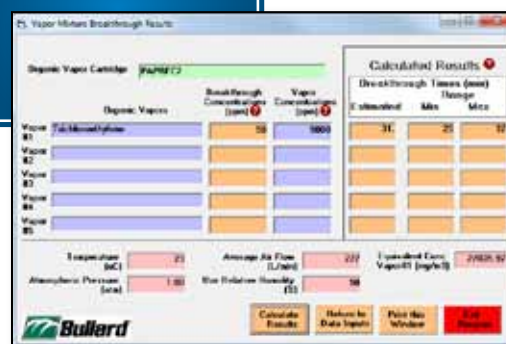

PAPRFC4

PAPRFC2

www.bullard.com

MAXXLife Calculator

The ultimate tool for calculating respirator cartridge protection...
The MAXXLife Calculator. MAXXLife is a user-friendly calculator that helps measure the service life of air purifying respirator cartridges from Bullard.

How it works:

1. Get Started!

2. Choose Cartridge:

3. Populate Fields:

4. Enter Hazard Information

5. Enter Environment & Operational Information

6. Get Results!

Americas:
Bullard
1898 Safety Way
Cynthiana, KY 41031-9303
Toll free: 877-BULLARD (285-5273)
Tel: 859-234-6616
Fax: 859-234-8987