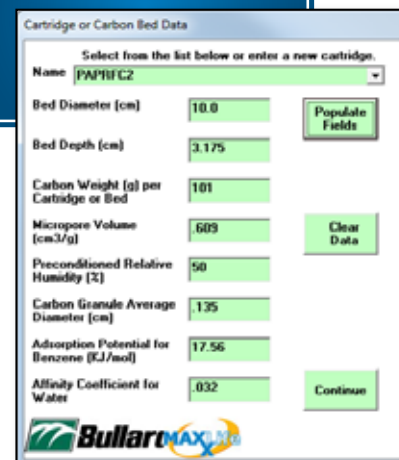

PAPRFC4

PAPRFC2

www.bullard.com

MAXXLife Calculator

The ultimate tool for calculating respirator cartridge protection...
The MAXXLife Calculator. MAXXLife is a user-friendly calculator that helps measure the service life of air purifying respirator cartridges from Bullard.

How it works:

1. Get Started!

2. Choose Cartridge:

3. Populate Fields:

4. Enter Hazard Information

5. Enter Environment & Operational Information

6. Get Results!

Americas:
Bullard
1898 Safety Way
Cynthiana, KY 41031-9303
Toll free: 877-BULLARD (285-5273)
Tel: 859-234-6616
Fax: 859-234-8987