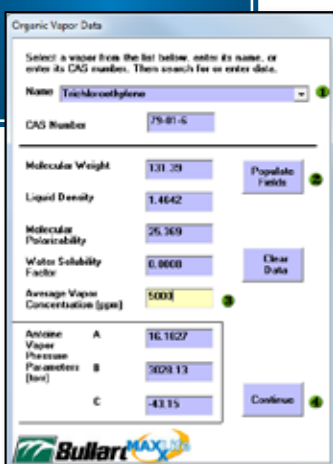

PAPRFC4

PAPRFC2

www.bullard.com

MAXXLife Calculator

The ultimate tool for calculating respirator cartridge protection...
The MAXXLife Calculator. MAXXLife is a user-friendly calculator that helps measure the service life of air purifying respirator cartridges from Bullard.

How it works:

1. Get Started!

2. Choose Cartridge:

3. Populate Fields:

4. Enter Hazard Information

5. Enter Environment & Operational Information

6. Get Results!

Americas:
Bullard
1898 Safety Way
Cynthiana, KY 41031-9303
Toll free: 877-BULLARD (285-5273)
Tel: 859-234-6616
Fax: 859-234-8987