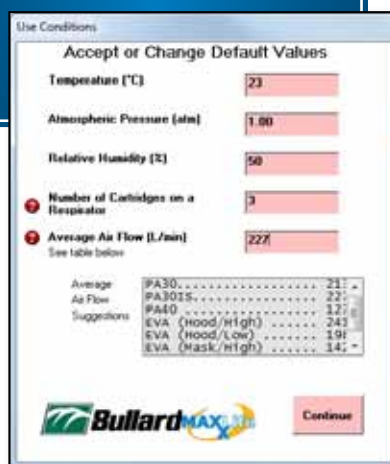

PAPRFC4

PAPRFC2

www.bullard.com

MAXXLife Calculator

The ultimate tool for calculating respirator cartridge protection...
The MAXXLife Calculator. MAXXLife is a user-friendly calculator that helps measure the service life of air purifying respirator cartridges from Bullard.

How it works:

1. Get Started!

2. Choose Cartridge:

3. Populate Fields:

4. Enter Hazard Information

5. Enter Environment & Operational Information

6. Get Results!

Americas:
Bullard
1898 Safety Way
Cynthiana, KY 41031-9303
Toll free: 877-BULLARD (285-5273)
Tel: 859-234-6616
Fax: 859-234-8987