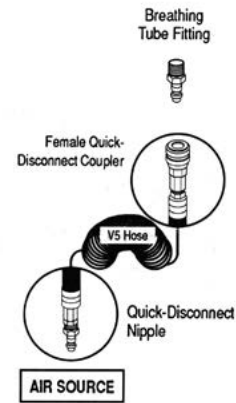

Bullard V5 Hose Kits include one V5 Coiled Nylon starter hose with female quick-disconnect coupler on one end and quick-disconnect nipple on the other.

Installation Instructions

1. Connect the respirator's breathing tube fitting to the female quick-disconnect coupler on the V5 hose.
2. Connect the quick-disconnect nipple on the hose to the point-of-attachment on your breathing air source.

Respirable Breathing Air

Respirable breathing air must be supplied to the point-of-attachment of the approved breathing air supply hose. Government regulations require that all breathing air meet the specifications for Grade D breathing air as described in Compressed Gas Association Commodity Specification G-7.1-1989 and specified by Federal Law 30 CFR, Part II Subpart J, 11.121(b).

Point-of-Attachment

Air pressure at the point-of-attachment must be regulated within the ranges specified on your respirator's NIOSH approval label.

V5 Breathing Air Supply Hose Assembly

⚠ WARNING

Do not connect your Bullard breathing air supply hose to nitrogen, toxic gases, inert gases, or other non-breathable, non-grade D air sources. Breathing air hose connection fittings must be incompatible with fittings for other industrial gases as described by the Compressed Gas Association. Failure to observe this warning may result in death or serious injury.